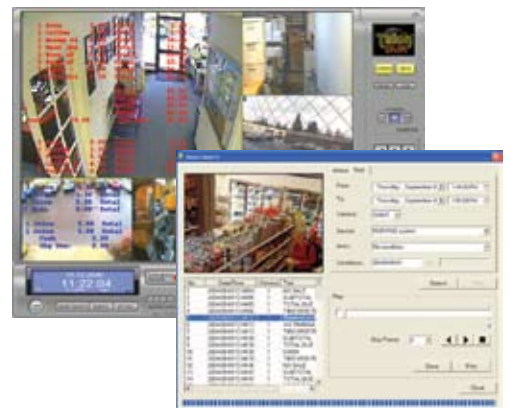

Talon ES Series

Talon ES DVR is a full featured digital video security management system at an affordable price.

Talon video management is an integral piece of a complete management system. Combining point of sale reporting and Talon's ability to search transaction data overlaid on video allows you to see the whole picture.

Talon DVR also offers flexibility for remote viewing from Internet Explorer, PC Client software or on your mobile phone with support from applications for iPhone, iPad and Android.

***Exceptional
Value!***